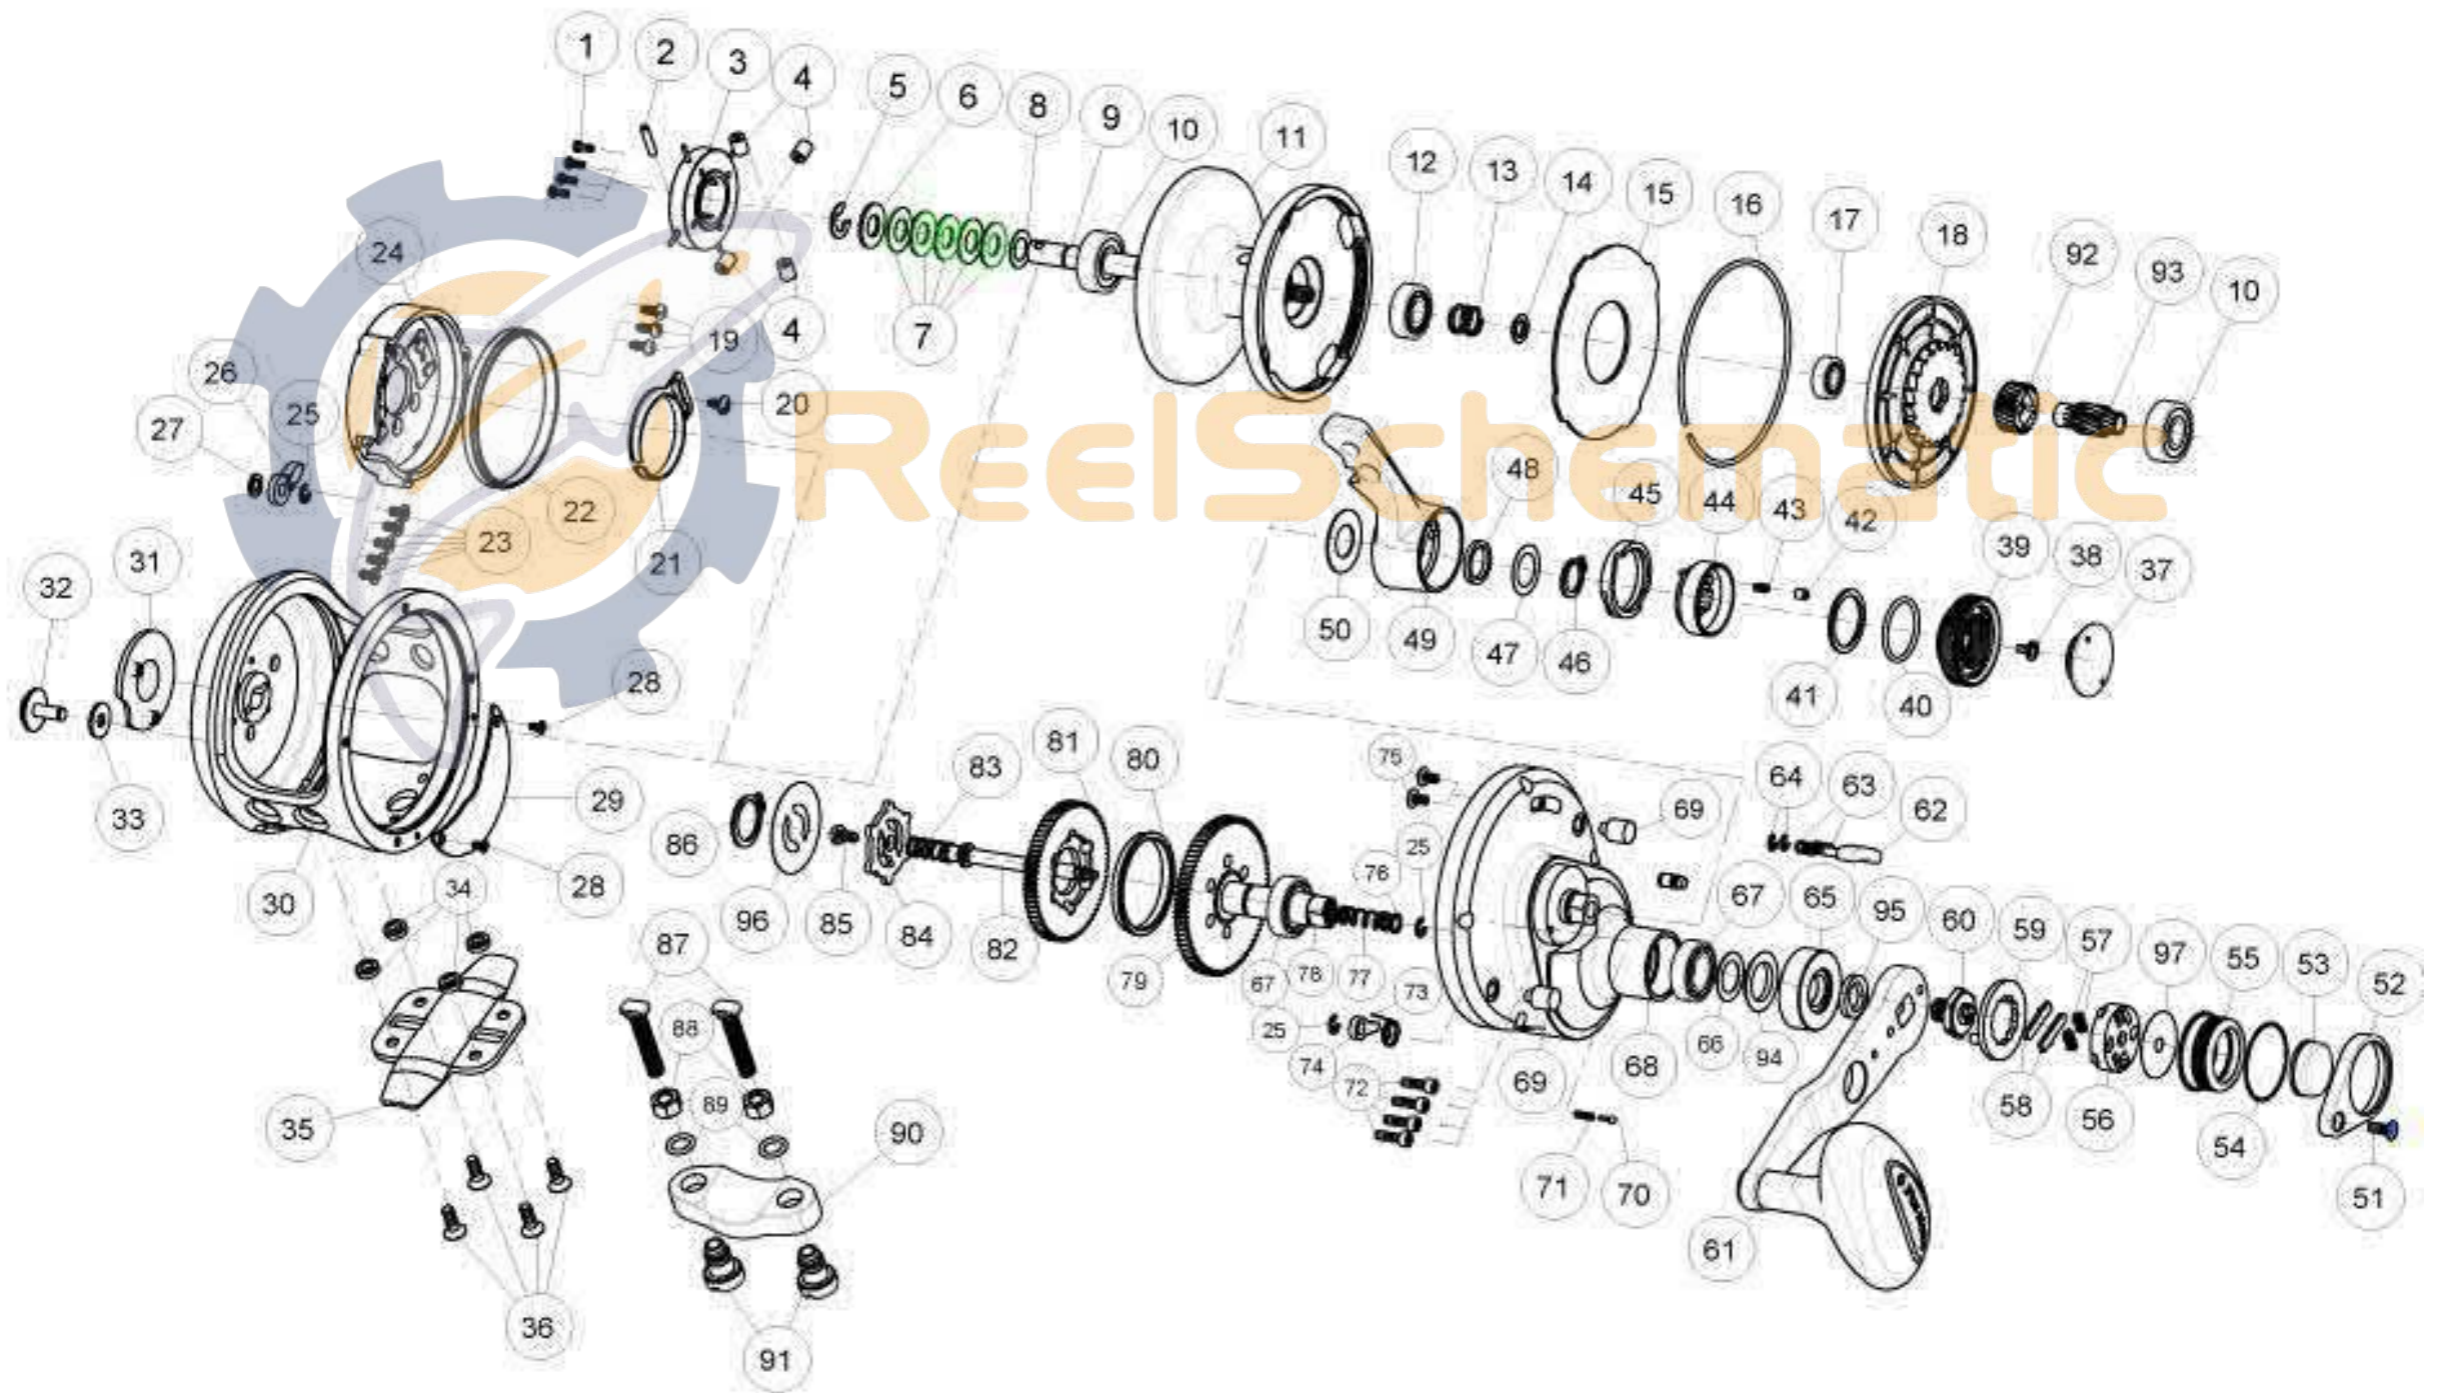

Marquesa™

by FIN-NOR

MA30IIA

MA30IIA

Fin-Nor Marquesa MA30II Reel Part List

Key #	Description	Qty.	Part No.	Key #	Description	Qty.	Part No.
1	Screw	4	LF057-01	50	Drag Lever Washer	1	BM038-01
2	Spool Shaft Pin	1	DF093-01	51	Screw	1	MF076-01
3	Bait Click Ratchet Assembly	1	AM329-01	52	Shift Knob Holder	1	AM159-01
4	Brake Shoe	4	CF044-01	53	Shift Button	1	AM062-01
5	Retainer	1	DF092-01	54	Washer	1	AM035-01
6	Collar	1	DF081-02	55	Shift Knob	1	AM158-01
7	Drag Spring	5	JF046-01	56	Trip Holder	1	BM159-01
8	Washer	1	CF121-01	57	Coil Spring	2	MF070-01
9	Spool Shaft	1	BM015-01	58	Plate	2	LF104-01
10	Ball Bearing	2	VF017-02	59	Handle Nut Retainer	1	AM034-01
11	Spool	1	DF021-01	60	Handle Nut	1	AM003-01
12	Ball Bearing	1	KF017-01	61	Handle Arm Assembly	1	AM318-01
13	Spring	1	CF040-01	62	Strike Button	1	CF062-02
14	Collar	1	BF094-01	63	Coil Spring	2	CF022-01
15	Drag Disc	1	CF059-01	64	Retainer	2	NX090-01
16	Ring	1	CF080-01	65	Handle Washer	1	CM054-01
17	Ball Bearing	1	CF117-02	66	Adjustment Washer	1	DF035-03
18	Drag Plate	1	AM348-01	67	Ball Bearing	2	CF017-02
19	Tapping Screw	3	WW107-01	68	Gear Side Cover Assembly	1	AM324-01
20	Tapping Screw	1	QW125-02	69	Locating Collar	2	DF118-01
21	Click Spring	1	DF022-01	70	Drag Lever Click Pin	1	AM093-01
22	Brake Ring	1	CF042-01	71	Drag Lever Coil Spring	1	BM114-01
23	Screw	5	TW107-04	72	Screw	4	CF053-01
24	Brake Ring Holder	1	CF129-01	73	Spring	1	CF096-01
25	Retainer	3	NX092-01	74	Anti Reverse Pawl	1	DF063-02
26	Bait Click Pawl	1	DF109-02	75	Screw	2	QW123-10
27	Bait Click Lever Washer -B	1	CF035-01	76	Spacer	1	AM081-01
28	Screw	2	CF107-01	77	Coil Spring - Upper	1	AM070-01
29	Drive Gear Cover	1	CF143-01	78	Crank Shaft	1	AM008-01
30	Frame	1	DF001-02	79	Drive Gear - High	1	AM012-01
31	Badge	1	CF148-01	80	Spacer	1	LF160-02
32	Bait Click Lever	1	CF109-01	81	Drive Gear - Low	1	BM012-01
33	Bait Click Lever Washer -A	1	CF032-01	82	Shift Shaft	1	AM146-01
34	Spacer	4	CF094-01	83	Coil Spring - Lower	1	VF070-01
35	Reel Foot	1	CF106-01	84	Link	1	LF036-02
36	Screw	4	DF065-02	85	Screw	1	MF053-01
37	Pre Set Knob Cover	1	CF110-01	86	External Ring	1	AM075-01
38	Screw	1	CX076-04	87	Bolt	2	CF125-01
39	Pre Set Knob	1	CF029-03	88	Nut	2	JF003-01
40	O-Ring	1	CF101-01	89	O-Ring	2	LF101-01
41	Friction Washer	1	DF121-01	90	Rod Clamp - Metal	1	CF154-01
42	Pre Set Knob Click Pin	1	CF098-01	91	Nut	2	CF161-01
43	Pre Set Knob Click Spring	1	DF114-01	92	Pinion Gear - Low	1	BM011-01
44	Drag Cam B Assembly	1	CF353-01	93	Pinion Gear - High	1	AM011-01
45	Drag Cam A	1	CF028-01	94	Rubber Seal	1	CM172-01
46	External Ring	1	JF075-01	95	Spacer	1	AM160-01
47	Adjustment Washer	1	CF038-02	96	Dust Cover-A	1	AM038-01
48	Bushing	1	DF017-01	97	Dust Cover-B	1	BM035-01
49	Drag Lever	1	BM055-01				